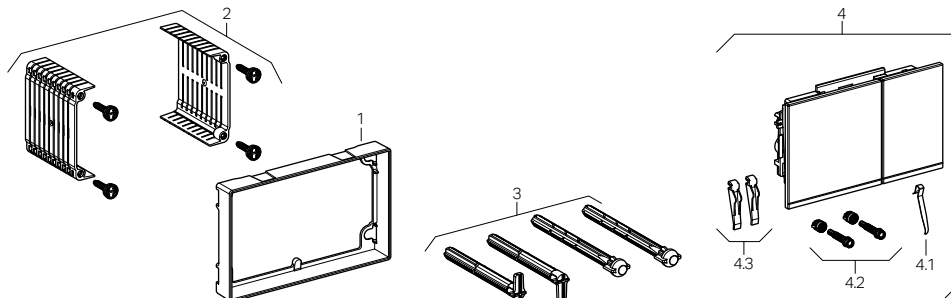

Geberit Omega20 and Omega30 Actuators

115.085 115.080 115.082 Actuator Dimensions: 8.3" x 5.6" (21.2 cm x 14.2 cm)

Item	Model No.	Description	List Price \$
1	243.108.00.1	Mounting frame Omega	18.00
2	242.588.00.1	Rod set to Omega and Sigma60	27.00
3	240.938.00.1	Extension set for actuator plates for Sigma Concealed Tanks 2x6 and 2x4, Kappa and Omega Concealed Tanks	28.00

Geberit Omega60 Actuators

115.081 Actuator Dimensions: 7.2" x 4.5" (18.4 cm x 11.4 cm), 8.2"x5.5" (20.9 cm x 13.9 cm with frame)

Item	Model No.	Description	List Price \$
1	243.109.00.1	Compensation frame Omega60	113.00
2	243.110.00.1	Distance element Omega60 set-2	30.00
3	242.588.00.1	Rod set to Omega and Sigma60	27.00
4	243.118.GH.1	Actuator plate Omega60, Brushed Chrome	572.00
4	243.118.JK.1	Actuator plate Omega60, Lava Glass	511.00
4	243.118.JL.1	Actuator plate Omega60, Grey Sand Glass	511.00
4	243.118.SI.1	Actuator plate Omega60, White Glass	511.00
4	243.118.SJ.1	Actuator plate Omega60, Black Glass	511.00
4.1	813.514.00.1	Spring for actuator plate	4.00
4.2	242.920.00.1	Stopper pin for Omega60/Sigma60 set-2	10.00
4.3	243.294.00.1	Rocker plate for Omega60/Sigma60 set-2	17.00