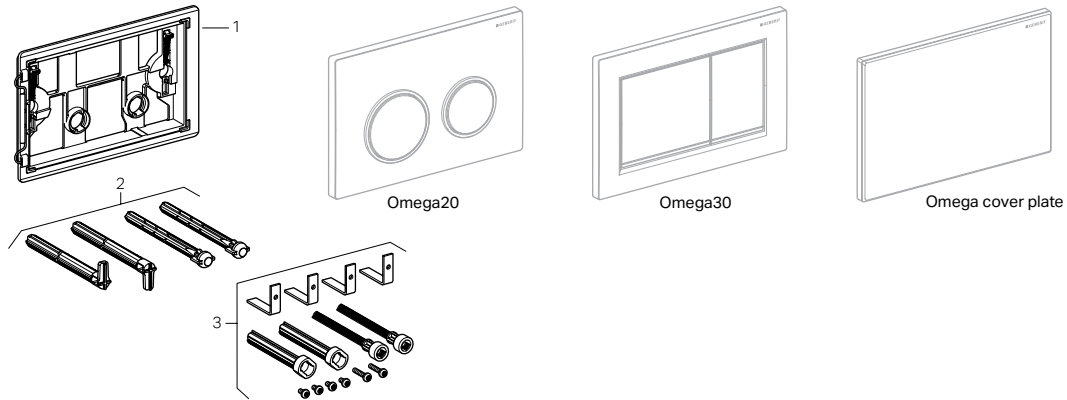

Geberit Omega20 and Omega30 Actuators

115.085 115.080 115.082 Actuator Dimensions: 8.3" x 5.6" (21.2 cm x 14.2 cm)

Item	Model No.	Description	List Price \$
1	243.108.00.1	Mounting frame Omega	18.00
2	242.588.00.1	Rod set to Omega and Sigma60	27.00
3	240.938.00.1	Extension set for actuator plates for Sigma Concealed Tanks 2x6 and 2x4, Kappa and Omega Concealed Tanks	28.00

Geberit Omega60 Actuators

115.081 Actuator Dimensions: 7.2" x 4.5" (18.4 cm x 11.4 cm), 8.2"x5.5" (20.9 cm x 13.9 cm with frame)

Item	Model No.	Description	List Price \$
1	243.109.00.1	Compensation frame Omega60	113.00
2	243.110.00.1	Distance element Omega60 set-2	30.00
3	242.588.00.1	Rod set to Omega and Sigma60	27.00
4	243.118.GH.1	Actuator plate Omega60, Brushed Chrome	572.00
4	243.118.JK.1	Actuator plate Omega60, Lava Glass	511.00
4	243.118.JL.1	Actuator plate Omega60, Grey Sand Glass	511.00
4	243.118.SI.1	Actuator plate Omega60, White Glass	511.00
4	243.118.SJ.1	Actuator plate Omega60, Black Glass	511.00
4.1	813.514.00.1	Spring for actuator plate	4.00
4.2	242.920.00.1	Stopper pin for Omega60/Sigma60 set-2	10.00
4.3	243.294.00.1	Rocker plate for Omega60/Sigma60 set-2	17.00