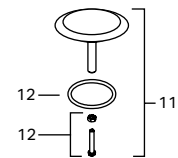

Plunger Assemblies (See page 37 for Item drawings)

Item	Description	Model No.	List Price \$	
11	Metal	Polished Chrome	241.728.21.1	35.00
		Hard Coat Oil Rubbed Bronze	241.728.HM.1	63.00
		ForeverShine™ PVD Polished Nickel	241.728.IB.1	46.00
		ForeverShine™ PVD Brushed Nickel	241.728.ID.1	45.00
Plastic	Alpine White	241.727.11.1	29.00	
	Polished Chrome	241.727.21.1	35.00	
	Bone	241.727.AA.1	30.00	
	White	241.727.DY.1	30.00	
	Biscuit	241.727.FF.1	30.00	

The information contained in this document is subject to change without notice.

Tubular Plastic

ABS/PVC

Tubular Brass

PushControl

Cascading Tub Filler

TurnControl Handle Parts

Plungers Parts