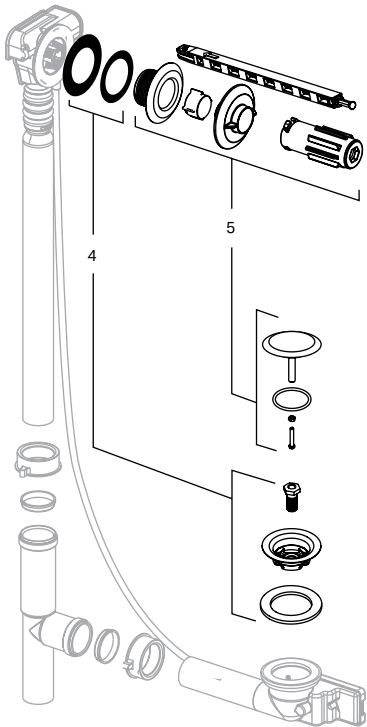

GEBERIT BATH WASTE AND TRAP SYSTEMS

Replacement Parts

Replacement Parts and Kits (See page 37 for Item drawings)

Item	Description	Model No.	List Price \$
1	TurnControl Overflow/Drain Service Kit	242.767.00.1	31.00
2	Brass Tee Assembly	—	—
3	Chicago Code Brass Tee Assembly	241.766.00.1	59.00
4	PushControl Overflow/Drain Service Kit	242.768.00.1	19.00
5	PushControl Trim Service Kits		
	Metal Polished Chrome	241.726.21.1	125.00
	ForeverShine™ PVD Brushed Nickel	241.726.ID.1	181.00
	Plastic Polished Chrome	241.725.21.1	80.00
6	Cascading Tub Filler Service Kit	242.769.00.1	19.00
7	Cascading Tub Filler Trim Service Kits		
	Metal Polished Chrome	242.776.00.1	46.00
7.1	Stream Former Kit	—	—
8	Vacuum Breaker WATTS Model No. LF288AC	—	—
9	See TurnControl Traditional Metal Handles table below		
10	See TurnControl Traditional Plastic Handles table in next column		
11	See Plunger Assemblies table in next column		
12	TurnControl Handle/Plunger Service Kit	242.777.00.1	20.00

Plunger Assemblies (See page 37 for Item drawings)

Item	Description	Model No.	List Price \$	
11	Metal	Polished Chrome	241.728.21.1	35.00
		Hard Coat Oil Rubbed Bronze	241.728.HM.1	63.00
		ForeverShine™ PVD Polished Nickel	241.728.IB.1	46.00
		ForeverShine™ PVD Brushed Nickel	241.728.ID.1	45.00
Plastic	Alpine White	241.727.11.1	29.00	
	Polished Chrome	241.727.21.1	35.00	
	Bone	241.727.AA.1	30.00	
	White	241.727.DY.1	30.00	
	Biscuit	241.727.FF.1	30.00	

The information contained in this document is subject to change without notice.

Tubular Plastic

ABS/PVC

Tubular Brass

PushControl

Cascading Tub Filler

TurnControl Handle Parts

Plungers Parts