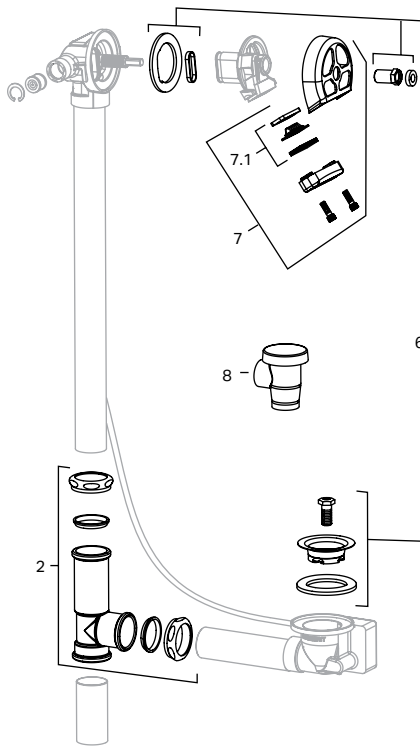

GEBERIT BATH WASTE AND TRAP SYSTEMS

Replacement Parts

Replacement Parts and Kits (See page 37 for Item drawings)

Item	Description	Model No.	List Price \$
1	TurnControl Overflow/Drain Service Kit	242.767.00.1	31.00
2	Brass Tee Assembly	—	—
3	Chicago Code Brass Tee Assembly	241.766.00.1	59.00
4	PushControl Overflow/Drain Service Kit	242.768.00.1	19.00
5	PushControl Trim Service Kits		
	Metal Polished Chrome	241.726.21.1	125.00
	ForeverShine™ PVD Brushed Nickel	241.726.ID.1	181.00
	Plastic Polished Chrome	241.725.21.1	80.00
6	Cascading Tub Filler Service Kit	242.769.00.1	19.00
7	Cascading Tub Filler Trim Service Kits		
	Metal Polished Chrome	242.776.00.1	46.00
7.1	Stream Former Kit	—	—
8	Vacuum Breaker WATTS Model No. LF288AC	—	—
9	See TurnControl Traditional Metal Handles table below		
10	See TurnControl Traditional Plastic Handles table in next column		
11	See Plunger Assemblies table in next column		
12	TurnControl Handle/Plunger Service Kit	242.777.00.1	20.00

Plunger Assemblies (See page 37 for Item drawings)

Item	Description	Model No.	List Price \$	
11	Metal	Polished Chrome	241.728.21.1	35.00
		Hard Coat Oil Rubbed Bronze	241.728.HM.1	63.00
		ForeverShine™ PVD Polished Nickel	241.728.IB.1	46.00
		ForeverShine™ PVD Brushed Nickel	241.728.ID.1	45.00
Plastic	Alpine White	241.727.11.1	29.00	
	Polished Chrome	241.727.21.1	35.00	
	Bone	241.727.AA.1	30.00	
	White	241.727.DY.1	30.00	
	Biscuit	241.727.FF.1	30.00	

The information contained in this document is subject to change without notice.

Tubular Plastic

ABS/PVC

Tubular Brass

PushControl

Cascading Tub Filler

TurnControl Handle Parts

Plungers Parts