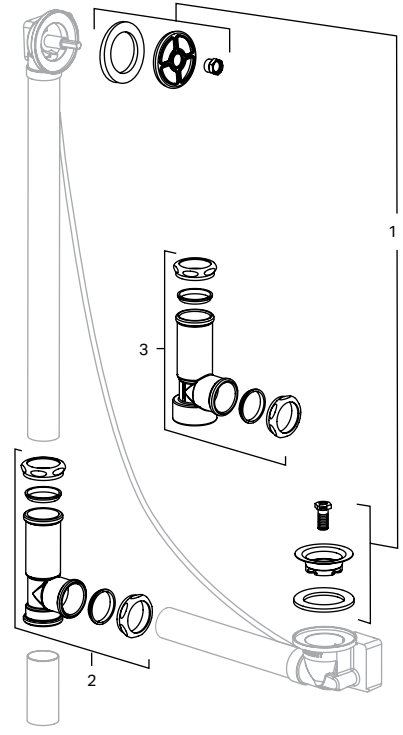

Plunger Assemblies (See page 37 for Item drawings)

Item	Description	Model No.	List Price \$	
11	Metal	Polished Chrome	241.728.21.1	35.00
		Hard Coat Oil Rubbed Bronze	241.728.HM.1	63.00
		ForeverShine™ PVD Polished Nickel	241.728.IB.1	46.00
		ForeverShine™ PVD Brushed Nickel	241.728.ID.1	45.00
Plastic	Alpine White	241.727.11.1	29.00	
	Polished Chrome	241.727.21.1	35.00	
	Bone	241.727.AA.1	30.00	
	White	241.727.DY.1	30.00	
	Biscuit	241.727.FF.1	30.00	

The information contained in this document is subject to change without notice.

Tubular Plastic

ABS/PVC

Tubular Brass

PushControl

Cascading Tub Filler

TurnControl Handle Parts

Plungers Parts