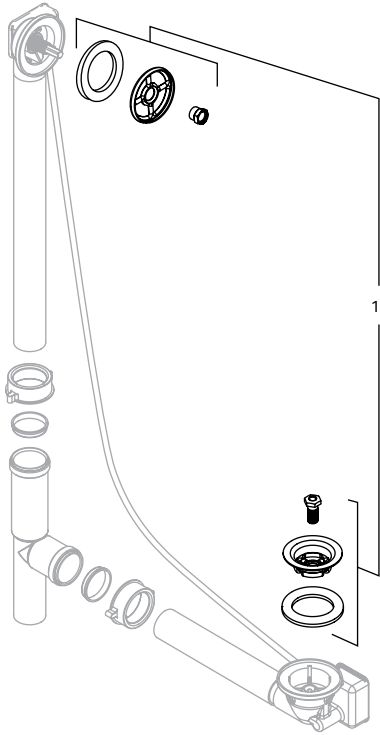

Tubular Plastic