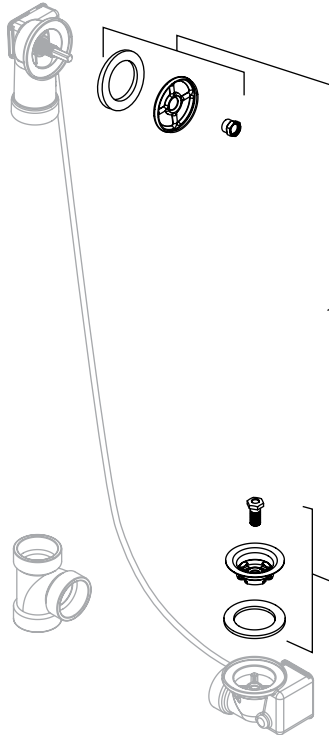

GEBERIT BATH WASTE AND TRAP SYSTEMS

Replacement Parts

Replacement Parts and Kits (See page 37 for Item drawings)

Item	Description	Model No.	List Price \$
1	TurnControl Overflow/Drain Service Kit	242.767.00.1	31.00
2	Brass Tee Assembly	—	—
3	Chicago Code Brass Tee Assembly	241.766.00.1	59.00
4	PushControl Overflow/Drain Service Kit	242.768.00.1	19.00
5	PushControl Trim Service Kits		
	Metal Polished Chrome	241.726.21.1	125.00
	ForeverShine™ PVD Brushed Nickel	241.726.ID.1	181.00
	Plastic Polished Chrome	241.725.21.1	80.00
6	Cascading Tub Filler Service Kit	242.769.00.1	19.00
7	Cascading Tub Filler Trim Service Kits		
	Metal Polished Chrome	242.776.00.1	46.00
7.1	Stream Former Kit	—	—
8	Vacuum Breaker WATTS Model No. LF288AC	—	—
9	See TurnControl Traditional Metal Handles table below		
10	See TurnControl Traditional Plastic Handles table in next column		
11	See Plunger Assemblies table in next column		
12	TurnControl Handle/Plunger Service Kit	242.777.00.1	20.00

TurnControl Plastic Handles (See page 37 for Item drawings)

Finish	Item No. 10 Traditional Model No.	List Price \$
Alpine White	241.628.11.1	45.00
Polished Chrome	241.628.21.1	46.00
Bone	241.628.AA.1	46.00
White	241.628.DY.1	46.00
Biscuit	241.628.FF.1	46.00

Plunger Assemblies (See page 37 for Item drawings)

Item	Description	Model No.	List Price \$	
11	Metal	Polished Chrome	241.728.21.1	35.00
		Hard Coat Oil Rubbed Bronze	241.728.HM.1	63.00
		ForeverShine™ PVD Polished Nickel	241.728.IB.1	46.00
		ForeverShine™ PVD Brushed Nickel	241.728.ID.1	45.00
Plastic	Alpine White	241.727.11.1	29.00	
	Polished Chrome	241.727.21.1	35.00	
	Bone	241.727.AA.1	30.00	
	White	241.727.DY.1	30.00	
	Biscuit	241.727.FF.1	30.00	

The information contained in this document is subject to change without notice.

Tubular Plastic

ABS/PVC

Tubular Brass

PushControl

Cascading Tub Filler

TurnControl Handle Parts

Plungers Parts